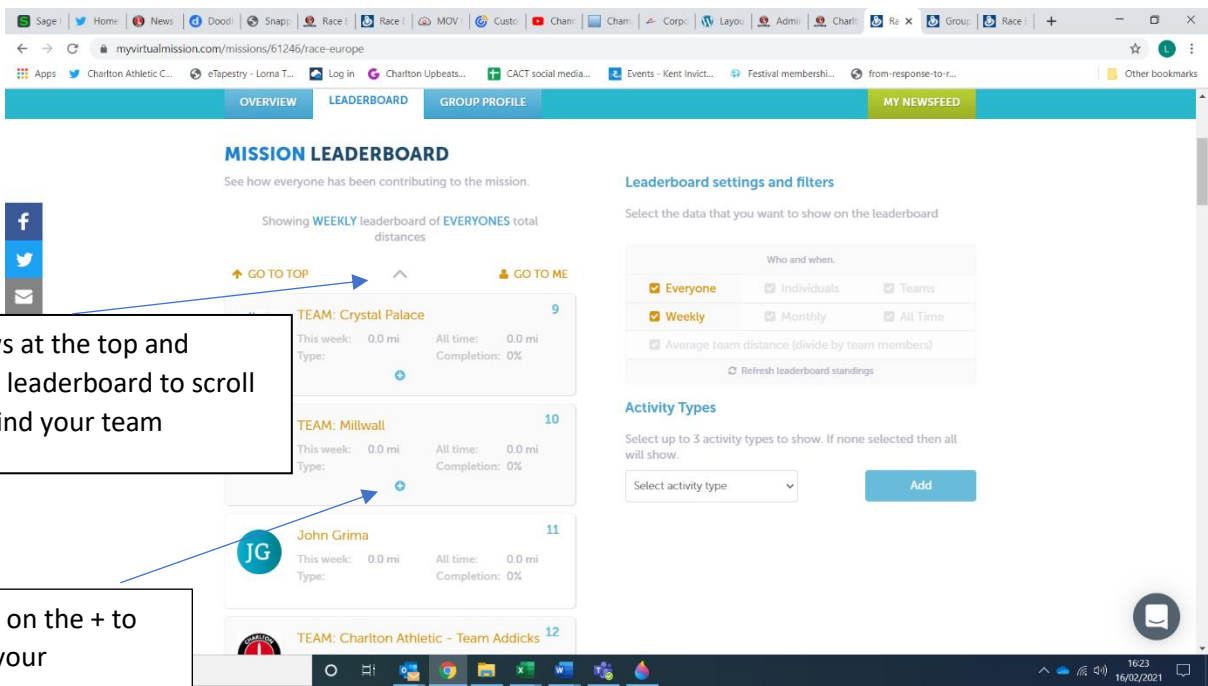

Payment by Credit Card

Credit or debit card

Card number MM / YY CVC

Pay & Join

5. Enter your card details

Type here to search

16:39 16/02/2021

Using the My Virtual Mission Platform